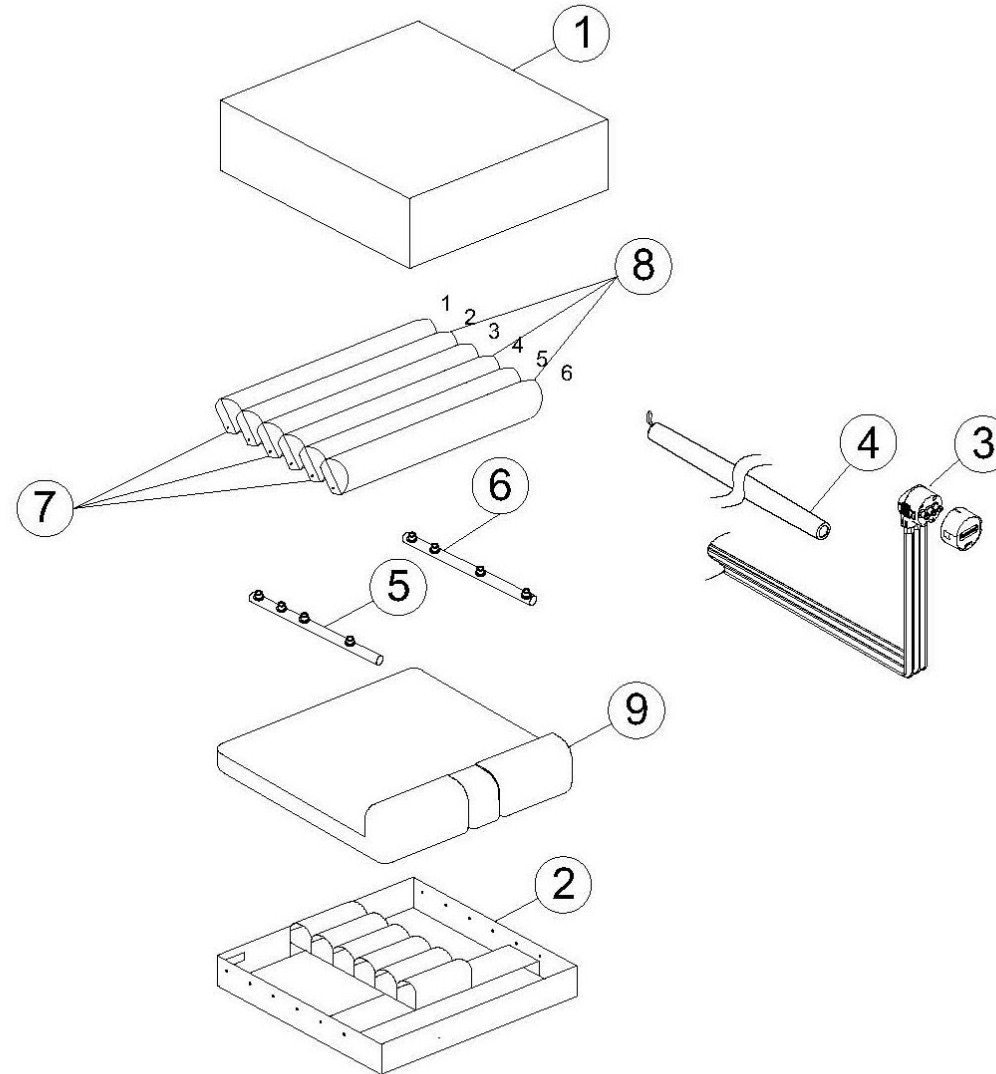

Spare Parts List

Item #	UH Part Number	Description
1	UHSUPRA0004	Cushion Cover Viola II UPRA1717-2
2	UHSUPRA0006	Cushion Base Viola II 1717 (Nylon-PVC)
3	UHSUPRA0498	Pump Connector With Hose, Circular, 2-1 Alt, Viola II 1717
4	UHSUPRA0256	Pump Connector Sleeve For Viola II
5	UHSUPRA0225	Manifold Viola II 1717 R1
6	UHSUPRA0224	Manifold Viola II 1717 L1
7	UHSUPRA0008R	4.3" Cell 17X17 R1
8	UHSUPRA0008L	4.3" Cell 17X17 L1
9	UHSUPRA0010	Foam Base Viola II 1717 43X43X11cm

Item #	UH Part Number	Description
1	UHSUPRA0005	Cushion Cover Viola II UPRA2020-2
2	UHSUPRA0252	Manifold Viola II 2020 R1
3	UHSUPRA0497	Manifold Viola II 2020 L1
4	UHSUPRA0007	Cushion Base Viola II 2020 (Nylon-PVC)
5	UHSUPRA0011	Pump Connector With Hose, Circular, 2-1 Alt, Viola II 2020
6	UHSUPRA0254	4.3" Cell 20X20 R1
7	UHSUPRA0255	4.3" Cell 20X20 L1
8	UHSUPRA0256	Pump Connector Sleeve For Viola II

Spare Parts List

Cushion 17"