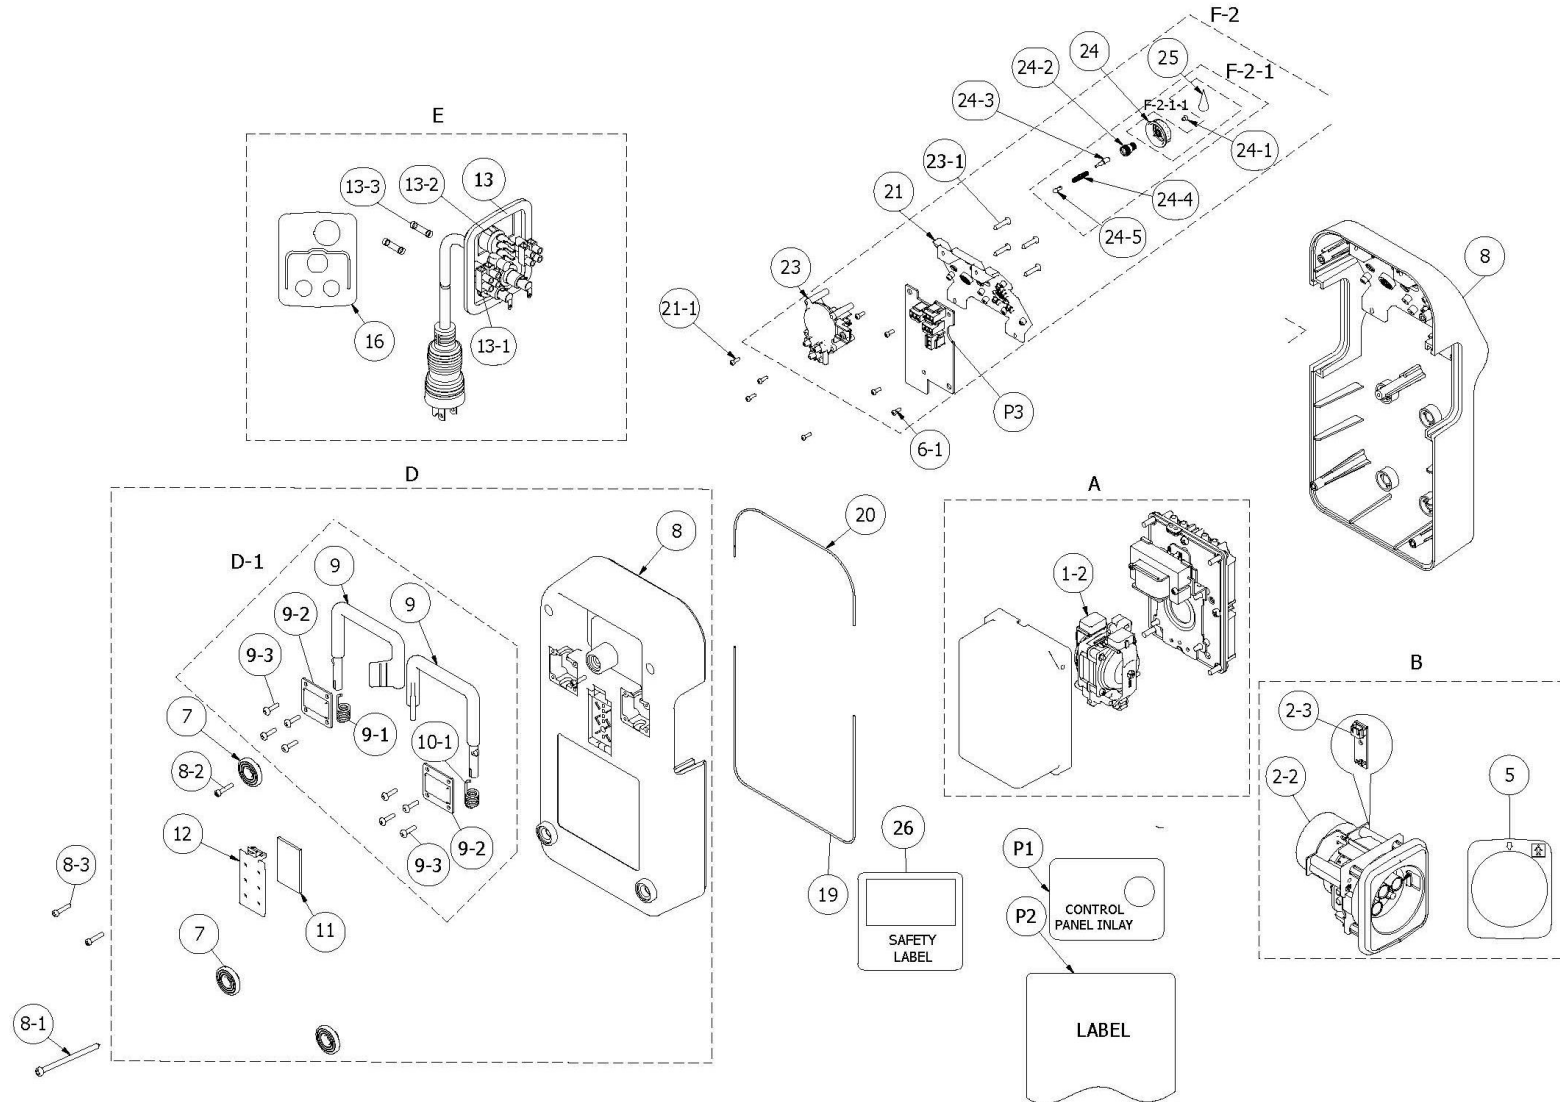

## Spare Parts List

23	UHSUPRA0298	Pressure Control Regulator
23-1	UHSUPRA0279	Self-Tapping Screws Diameters 3 X 12
<b>F-2-1</b>	<b>UHSUPRA0274</b>	<b>Pressure Control Knob Assembly Kit</b>
<b>F-2-1-1</b>	<b>UHSUPRA0275</b>	<b>Knob with Water Drop Label Sticker</b>
24	UHSUPRA0071	Dial Knob
25	UHSUPRA0072	Label Sticker Water Drop For Dial
24-1	UHSUPRA0159	Machine Screws M3 X 5
24-2	UHSUPRA0242	Pressure Adjustment Axle
24-3	UHSUPRA0148	Pressure Adjustment Fixture Cylinder
24-4	UHSUPRA0149	Conical Spring
24-5	UHSUPRA0150	Pressure Adjustment Sealing Cylinder
<b>P3</b>	<b>UHSUPRA0086B</b>	<b>Viola II Main PCBA</b>
8-1	UHSUPRA0233	Self-Tapping Screws Diameters 4 X 63 - Bottom
8-3	UHSUPRA0246	Self-Tapping Screws Diameters 4 X 20
19	UHSUPRA0235	Water Resistance Gasket Bottom Strip L330
20	UHSUPRA0236	Water Resistance Gasket Top Strip L190
21-1	UHSUPRA0241	Self-Tapping Screws Diameters 3 X 10
26	UHSUPRA0215-2	UL/CE Safety Label
P1	UHSUPRA0248	Control Panel Inlay Viola II (17") 160KG
	UHSUPRA0248-2	Control Panel Inlay Viola II (20") 220KG
P2	UHSUPRA0139	Viola II Front Label

# Spare Parts List

## Spare Parts List

Item #	UH Part Number	Description
1	UHSUPRA0004	Cushion Cover Viola II UPRA1717-2
2	UHSUPRA0006	Cushion Base Viola II 1717 (Nylon-PVC)
3	UHSUPRA0498	Pump Connector With Hose, Circular, 2-1 Alt, Viola II 1717
4	UHSUPRA0256	Pump Connector Sleeve For Viola II
5	UHSUPRA0225	Manifold Viola II 1717 R1
6	UHSUPRA0224	Manifold Viola II 1717 L1
7	UHSUPRA0008R	4.3" Cell 17X17 R1
8	UHSUPRA0008L	4.3" Cell 17X17 L1
9	UHSUPRA0010	Foam Base Viola II 1717 43X43X11cm

Item #	UH Part Number	Description
1	UHSUPRA0005	Cushion Cover Viola II UPRA2020-2
2	UHSUPRA0252	Manifold Viola II 2020 R1
3	UHSUPRA0497	Manifold Viola II 2020 L1
4	UHSUPRA0007	Cushion Base Viola II 2020 (Nylon-PVC)
5	UHSUPRA0011	Pump Connector With Hose, Circular, 2-1 Alt, Viola II 2020
6	UHSUPRA0254	4.3" Cell 20X20 R1
7	UHSUPRA0255	4.3" Cell 20X20 L1
8	UHSUPRA0256	Pump Connector Sleeve For Viola II